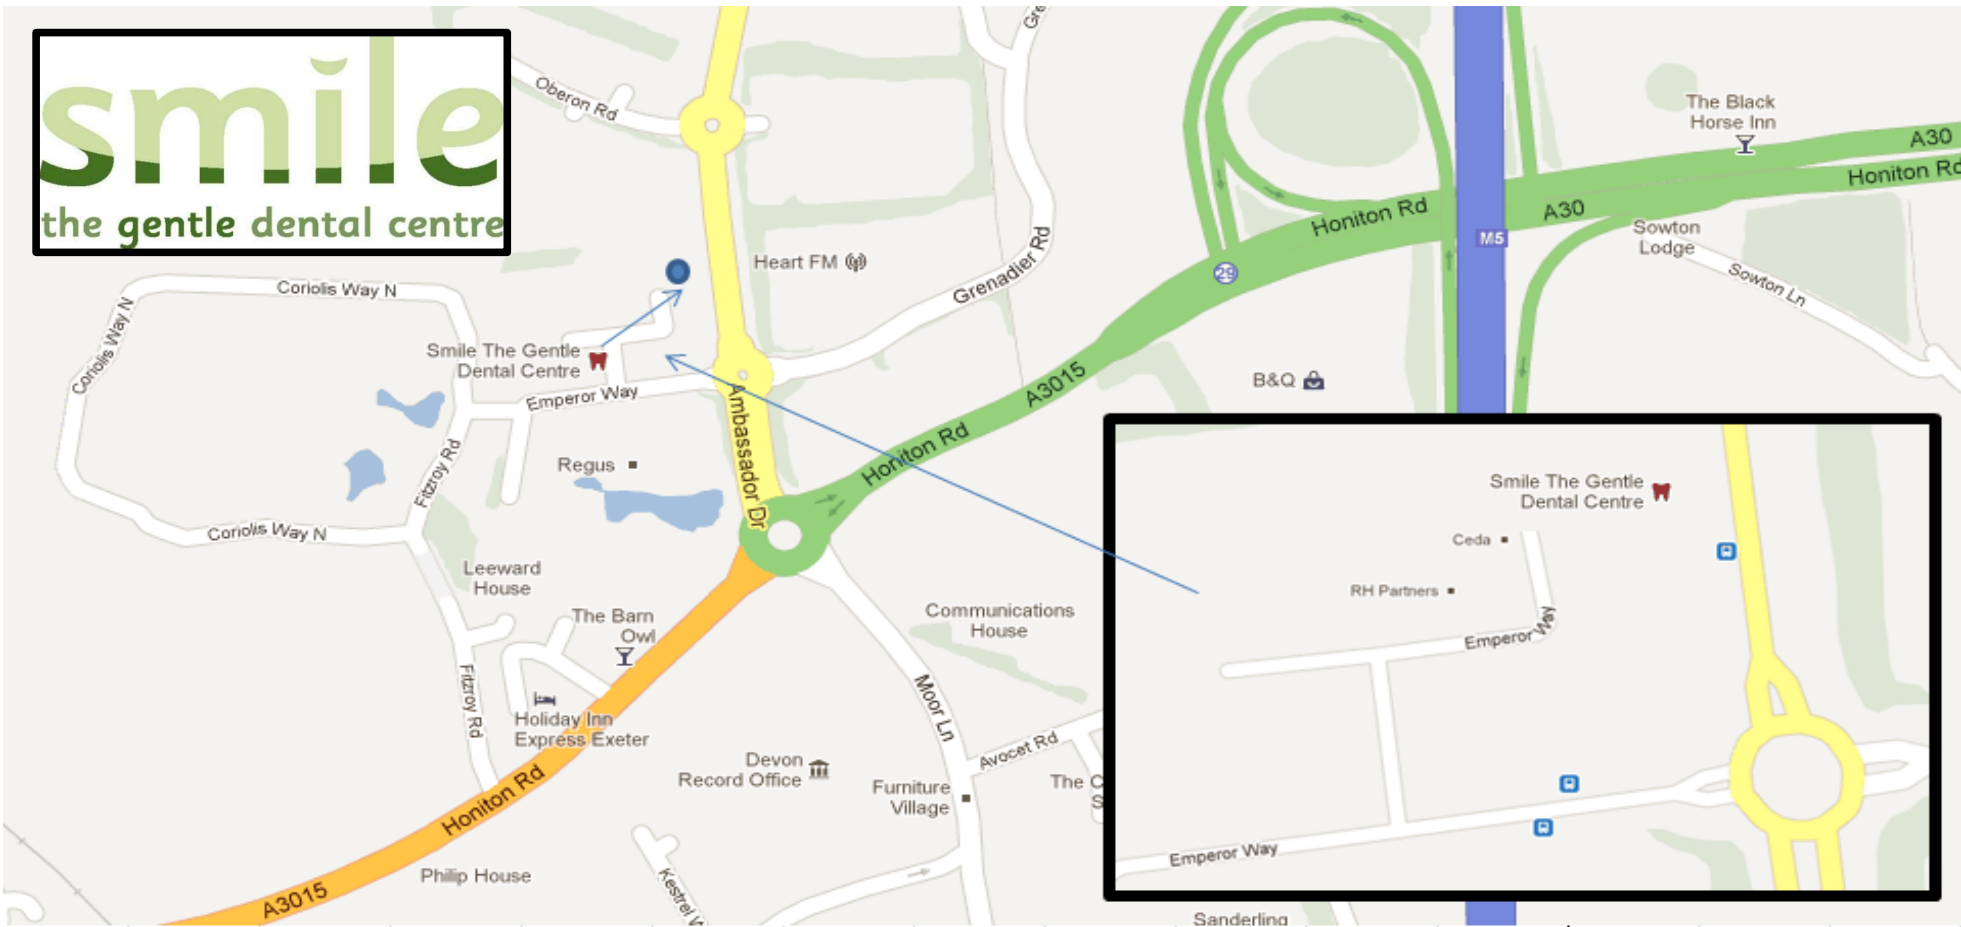

smile
the gentle dental centre

From the M5 Northbound

Exit the M5 at jct 29

At the traffic lights turn right
(Exeter city centre)

At first roundabout (Moor Lane)
turn right into Ambassador Drive

At mini roundabout turn left into
Emperor Way

Take first right into Alba Court
and first right again

Bear left and Smile is on the right
at the end

From the M5 Southbound

Exit the M5 at jct 29a

At the traffic lights turn right
(Exeter city centre)

At first roundabout (Moor Lane)
turn right into Ambassador Drive

At mini roundabout turn left into
Emperor Way

Take first right into Alba Court
and first right again

Bear left and Smile is on the right
at the end

From the A30 (Honiton)

After you pass Exeter Airport go
straight ahead at traffic lights
(2m) signed city centre

At first roundabout (Moor Lane)
turn right into Ambassador Drive

At mini roundabout turn left into
Emperor Way

Take first right into Alba Court
and first right again

Bear left and Smile is on the right
at the end